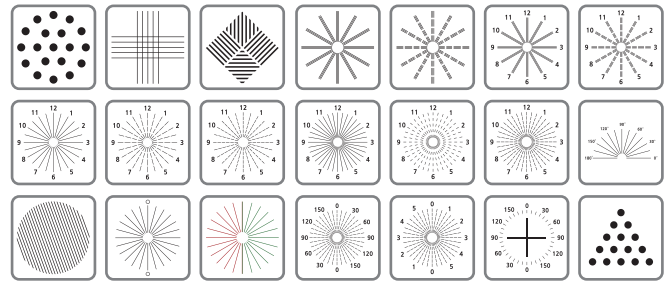

Various astigmatism charts

For precise and convenient astigmatism test, it offers 21 kinds of astigmatism test charts.

Useful special test charts

It provides more than 25 kinds of special charts that can be applied to many types of tests such as the Binocular vision test, Stereoscopic vision test, Heterophoria/Heterotriopia test, Binocular Balance test, Fusion and Suppression Test, Aniseikonia test and more.