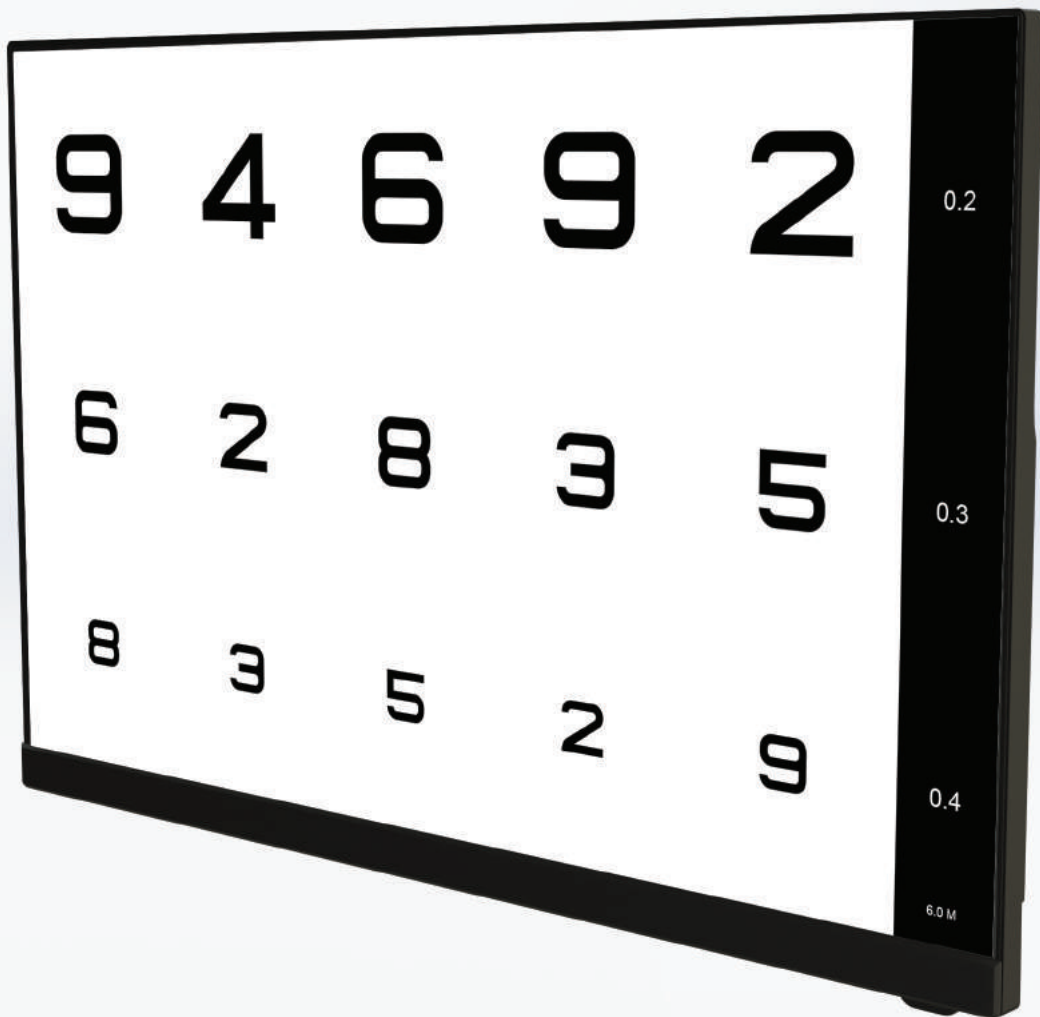

So ultra-compact in its size, yet so enormous in its performance.

tSLC

2000

Visual Acuity Chart System

SCIENCE TERA

Revision date Oct 15, 2025

The largest VA charts for low-vision

For the patient of low-vision, it provides 0.03, 0.05 and 0.07 VA charts in all kinds of VA optotypes. (20/660, 20/400, 20/300 in Feet type)

AMSLER Grid

AMSLER Grid charts enable a convenient diagnosis for retinal diseases.

Randomizing charts

Randomly re-arranges letter order at the same VA level. This prevents erroneous test result from the patient memorizing the charts.

Portrait screen mode

The portrait function enables that it can be installed onto the narrow space without additional interior construction changes.

Crowding mask

In the eyesight test for child and patient who has other ophthalmic disease, it offers the function covering letter with interaction bars to exclude distinction between letters' concentrated distance for the concentration of optotypes.