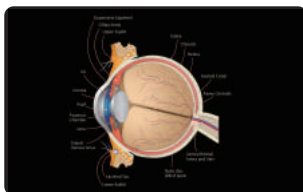

Bezeless frame design

The 2.7mm thin plastic rim design configures a screen with Bezeless. Also, the thickness of the product is 44mm only.

64 bit QUAD-CORE

Enjoy more fast and excellent system with high performance of Quad-Core CPU and GPU.

Android Embedded

Android Embedded system that has various additional functions and powerful resource management enables more stable eyesight test.

Utilization ability of screen ratio 16:10

It displays more information including visual acuity chart and other functional images on the full-screen because its height and vertical resolution are longer than competitors'.

Excellent slide function

It shows patients the examples that can explain diversified refractive errors such as myopia, hyperopia and astigmatism. It is also possible to play video or display images stored to the internal memory or external USB drive at user preference. This can be used to advertise during the screen saver mode.