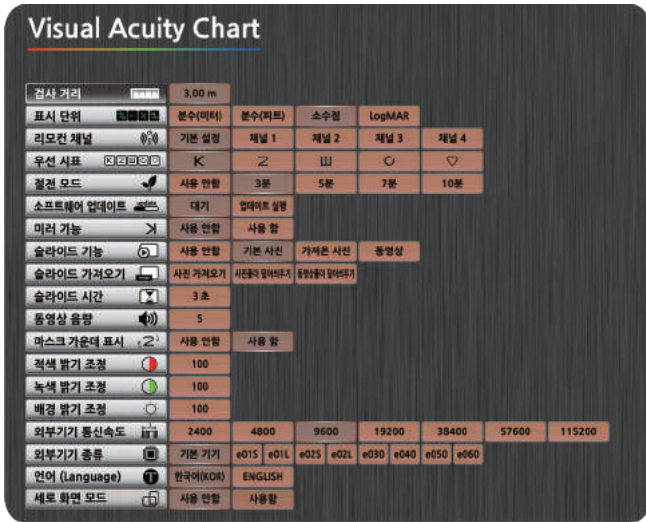

Wide range of test distance

According to the environment and method of refraction, test distance can be adjusted from 1.5 to 8.0 meters in the menu screen. [4.75 to 26.00 feet]

Fan & Block

Fan & Block function enables to get an accurate astigmatism axis of the patients.

Dynamic moving test chart

In the measurement for phoria test and binocular test, the size or position can be adjusted by the button of remote-control.

Where precision meets innovation - the harmony of cutting-edge hardware and advanced software brings clarity and joy to your everyday life.

Convenient MENU screen

For high visibility, it has a lot of intuitive icons and provides multiple language for convenient use.

Optimized display unit step

Meter	Feet #1	Feet #2	Decimal	LogMAR
6/200	20/660	20/660	0.03	1.52
6/120	20/400	20/400	0.05	1.30
6/85	20/300	20/300	0.07	1.15
6/60	20/200	20/200	0.1	1.00
6/48	20/150	20/150	0.15	0.80
6/40	20/100	20/100	0.2	0.70
6/36	20/90	20/80	0.3	0.52
6/30	20/80	20/70	0.4	0.40
6/24	20/70	20/60	0.5	0.30
6/21	20/60	20/50	0.6	0.22
6/18	20/50	20/40	0.7	0.15
6/15	20/40	20/30	0.8	0.10
6/12	20/30	20/25	0.9	0.05
6/9	20/20	20/20	1.0	0.00
6/7.5	20/20	20/20	1.2	-0.08
6/6	20/15	20/15	1.5	-0.18
6/4.5	20/10	20/10	2.0	-0.30

It basically provides five kinds of display unit as above, and it shows measurement unit optimized to identify with ease.

tslc-2000

Visual Acuity Chart System

Specifications

Screen	24 inch (61 cm) WUXGA LCD
Visible area	(W) 518.4 x (H) 324.0 mm
Screen ratio	16 : 10
Resolution	1920 x 1200 pixels
Test distance	1.5 ~ 8.0 m (0.1m step) 4.75 ~ 26.00 feet (0.25 feet step)
Main processor	Amlogic S905 SoC 4 x ARM Cortex-A53 1.5Ghz 64bit ARMv8 Architecture @28nm 3 x ARM Mali-450 MP 700Mhz
Internal memory	MicroSD 32GB 90MB/s