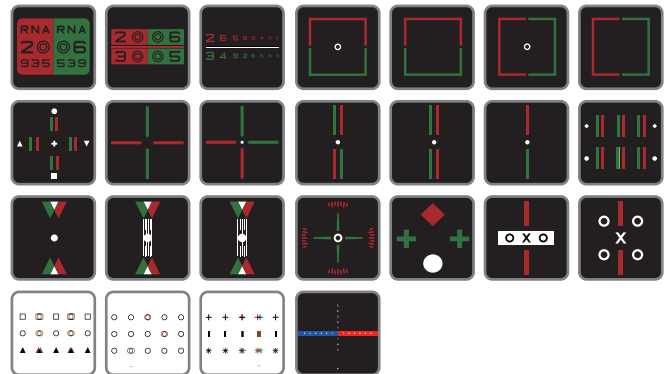

Convenient guide features

The tablet PC screen displays a description of the function and operation of each test mode, providing the operator with important information about that test.

Various astigmatism charts

For precise and convenient astigmatism test, it offers 21 kinds of astigmatism test charts.

Useful special test charts

It provides more than 25 kinds of special charts that can be applied to many types of tests such as the Binocular vision test, Stereoscopic vision test, Heterophoria/Heterotriopia test, Binocular Balance test, Fusion and Suppression Test, Aniseikonia test and more.

Wide range of test distance

According to the environment and method of refraction, test distance can be adjusted from 1.5 to 8.0 meters in the menu screen. [4.75 to 26.00 feet]

Fan & Block

Fan & Block function enables to get an accurate astigmatism axis of the patients.

Dynamic moving test chart

In the measurement for phoria test and binocular test, the size or position can be adjusted by the button of remote-control.

Where precision meets innovation - the harmony of cutting-edge hardware and advanced software brings clarity and joy to your everyday life.