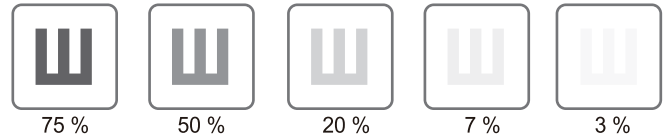

Adjusting contrast level of optotype